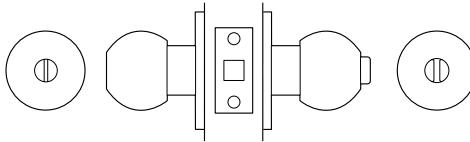

Inside

Opened by knob at all times. Push button locks exterior knob.