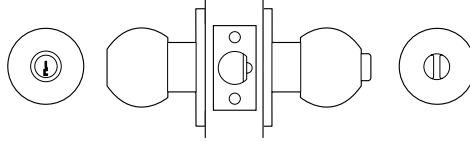

Please contact your local sales office or customer service for specific information on keying systems.

Handing

Handing is field changeable.

Commercial Key in Knob Lockset – YK16/YK17

YK16/EXT/SS Exterior Deadlatch

60mm backset

Outside

Opened by knob when unlocked.

Key unlocks exterior knob.

*70mm backset option = YK17/EXT/SS

Inside

Opened by knob at all times. Push button locks exterior knob.

YK16/PAS/SS Passage Set