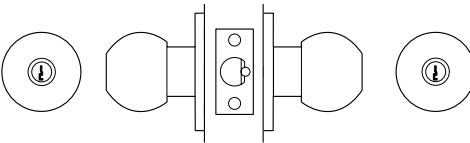

YK16/GLA/SS Glassdoor Deadlatch

60mm backset

Outside

Opened by knob when unlocked.

Key locks or unlocks both knobs.

Inside

Opened by knob when unlocked. Key locks or unlocks both knobs.